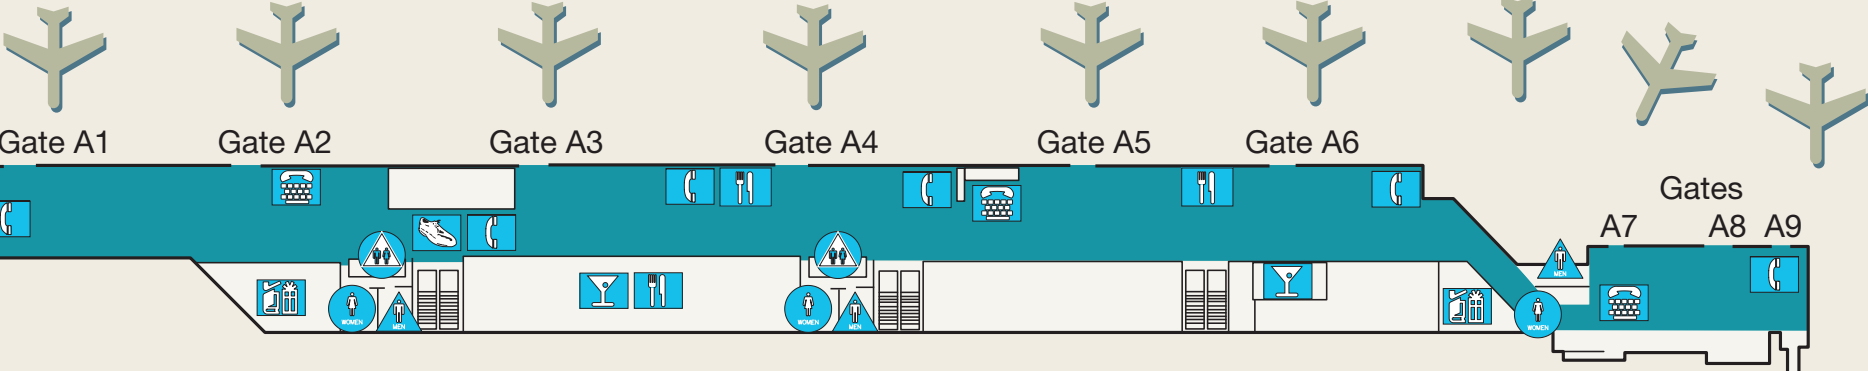

Bob Hope Airport Directory

Ticketing for:
 Alaska
 American
 JetBlue
 Skybus
 Southwest
 US Airways

Terminal A Ticketing

Terminal A Gates

Terminal B Ticketing & Gates

Ticketing for:
 Delta
 United
 Car Rental

Terminal B
 Baggage Claim

AIRPORT LEGEND

- | | |
|--------------------------|---------------------|
| Airport Entrance/Exit | Phone |
| ATM | TTY Telephone |
| Cocktails | Video Relay Service |
| Food & Drink | Rental Cars |
| Gift Shop/News | Shoeshine |
| Hotel/Motel Phone Center | Men's Restroom |
| Baggage Claim | Women's Restroom |
| Information Kiosk | Unisex Restroom |
| Lost & Found | |