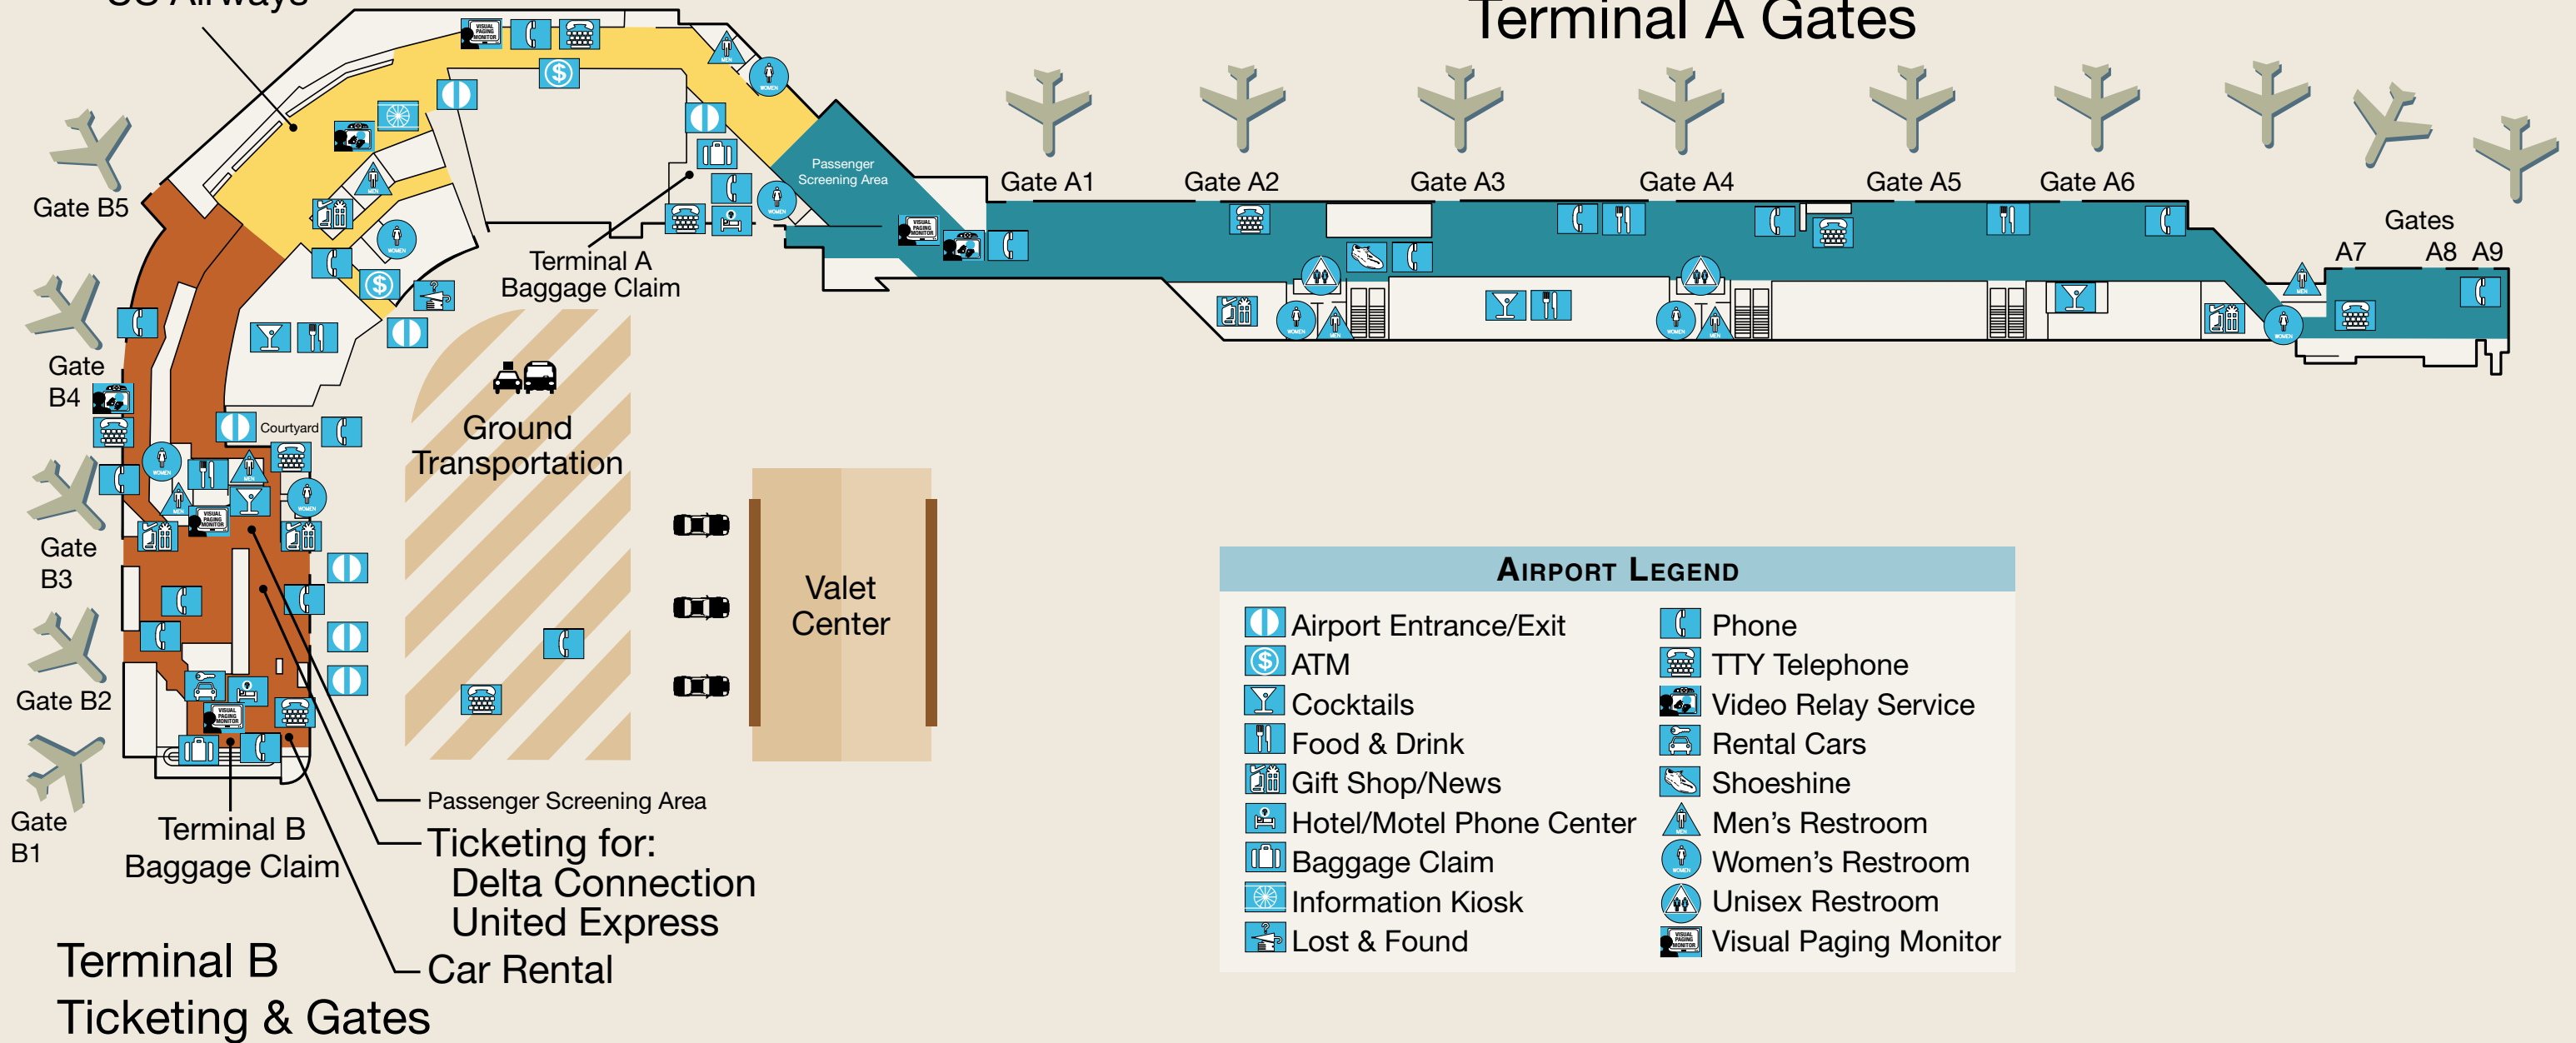

Bob Hope Airport *Directory*

Ticketing for:
Alaska
American
JetBlue
Southwest
US Airways

Terminal A Ticketing

Terminal A Gates

AIRPORT LEGEND

- | | |
|--------------------------|-----------------------|
| Airport Entrance/Exit | Phone |
| ATM | TTY Telephone |
| Cocktails | Video Relay Service |
| Food & Drink | Rental Cars |
| Gift Shop/News | Shoeshine |
| Hotel/Motel Phone Center | Men's Restroom |
| Baggage Claim | Women's Restroom |
| Information Kiosk | Unisex Restroom |
| Lost & Found | Visual Paging Monitor |